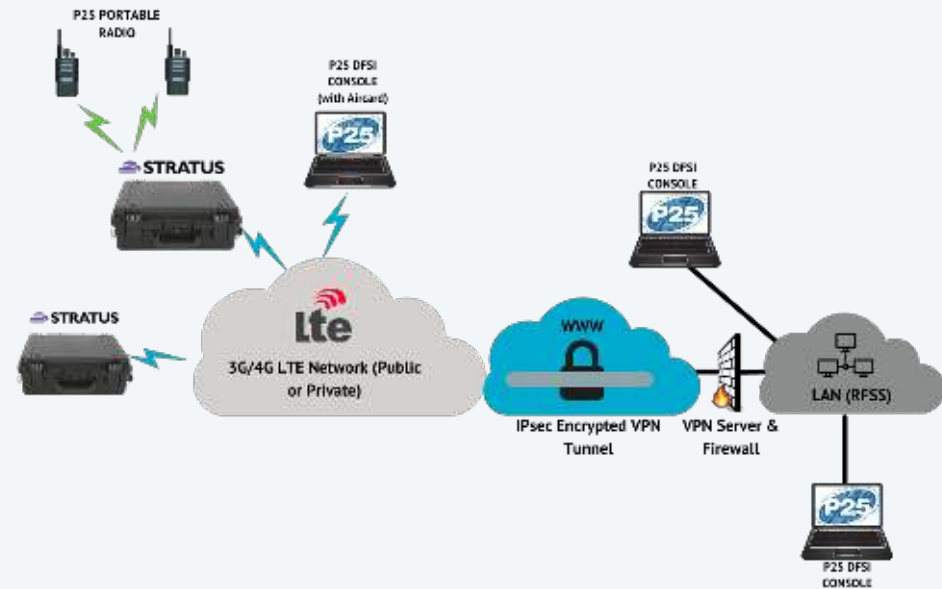

Stratus Network & Configuration